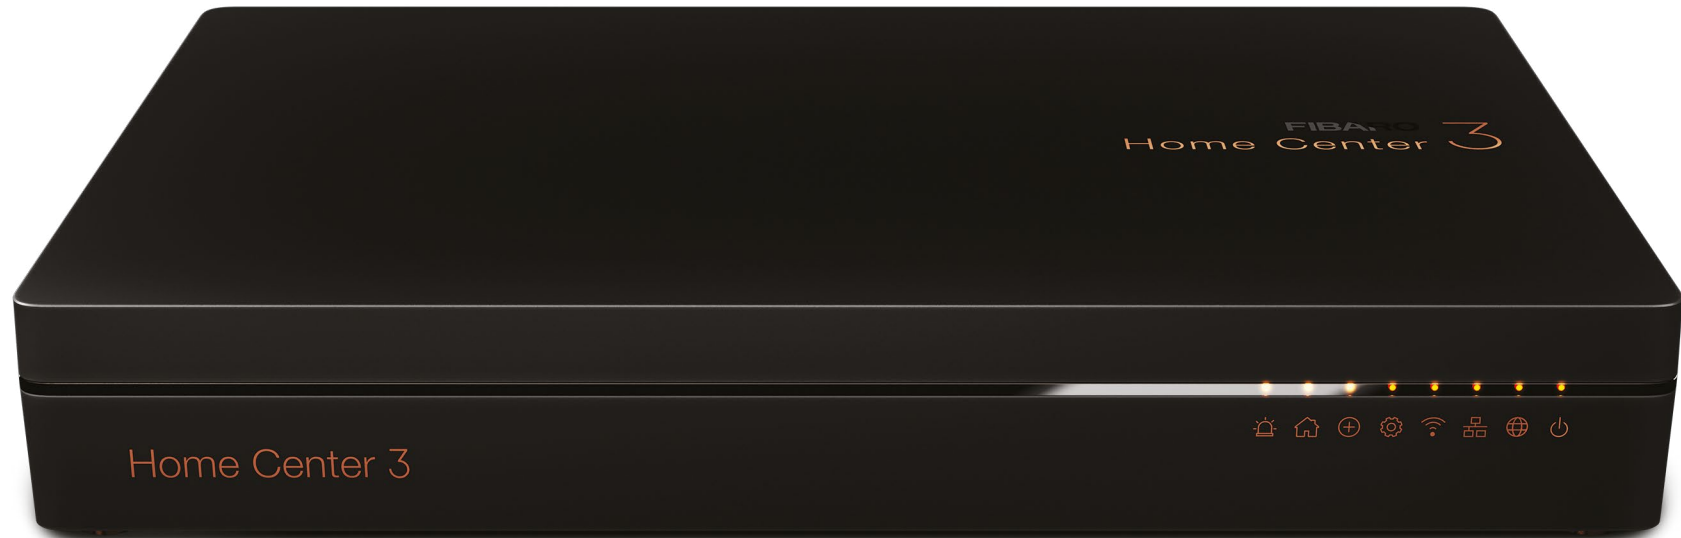

FIBARO
Home Center

3

New for 2020

**A true game-changer
of smart home market!**

Discover the brand-new Home Center 3 that will take your smart home life to the next level!

Let us introduce the real breakthrough technology! FIBARO is all about delivering game-changing, finest solutions and today, we are more than happy that the 10th anniversary of our company can be marked by the launch of such a revolutionary product!

Home Center 3 is the most advanced smart home hub available on the market. It combines the most outstanding and cutting-edge features in terms of hardware technology and UX characteristics. The device has been created in close cooperation with FIBARO users and installers and comes as the result of our ten years smart home experience. Integrate FIBARO with over 2000 third-party products operating in various technologies and easily control different kind of smart appliances such as lighting, roller blinds, HVAC, alarm, surveillance or watering system – everything done with a simple press of a button, gesture or with a word. Everything packed up in an ingenious and refined design.

Cutting-edge stability – reliable home

Unparalleled usability, stability and efficiency thanks to its powerful 4x1,2 GHz processor, 2 GB RAM of memory which makes it outperform other devices of this kind. It makes it the most optimized and powerful device of its kind on the market.