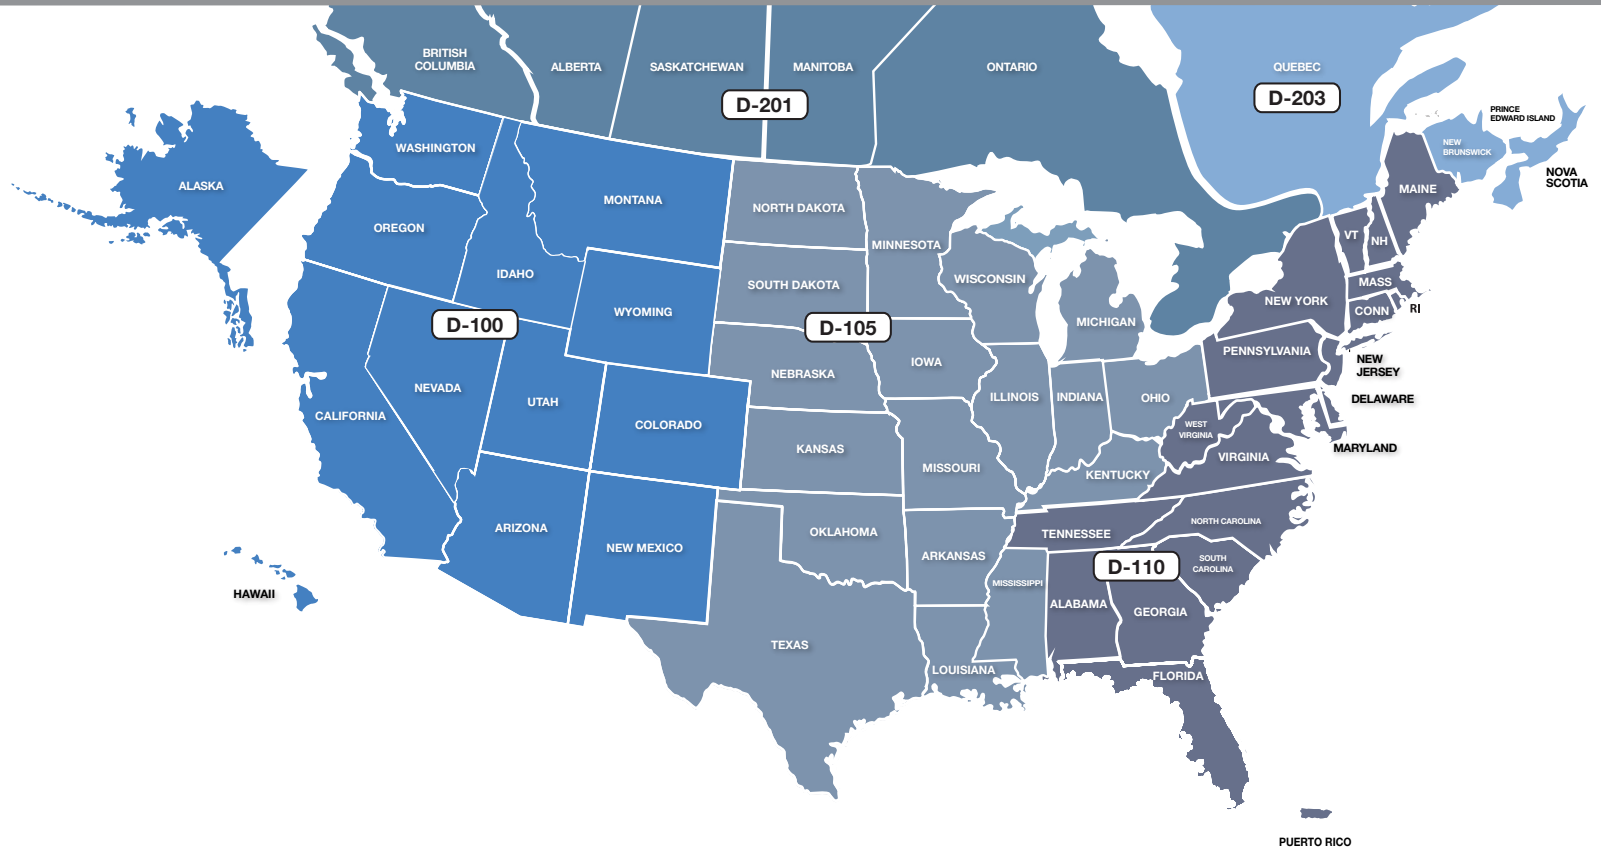

Nice

DOOR SALES TEAM

Commercial and Residential

Jeremy Brummels

VP OF SALES

jeremy.brummels@niceforyou.com

253.478.7030

Shaun Keeney

DIRECTOR OF BUSINESS DEVELOPMENT

shaun.keeney@niceforyou.com

850.228.1812

WESTERN REGION

D-100: AK, WA, OR, ID, NV, UT, CA, AZ, NM, CO, WY, MT, HI

RSM: Chuck Van Sickle

Phone: 510-913-0203

chuck.vansickle@niceforyou.com

CENTRAL REGION

D-105: ND, SD, NE, KS, OK, TX, MN, IA, MO, AR, LA, MS, IL, WI, MI, IN, OH, KY

RSM: Russ Hawkins

Phone: 309.554.3167

russ.hawkins@niceforyou.com

EASTERN REGION

D-110: AL, GA, FL, WV, VA, TN, NC, SC, ME, VT, NH, NY, MA, CT, RI, PA, NJ, DE, MD, PUERTO RICO

RSM: Nate Spann

Phone: 919.247.4334

nate.spann@niceforyou.com

CANADA

D-201: BC, AB, SK, MB, ON, YT, NT, NU

RSM: Mike Eras

Phone: 647.982.4854

m.eras@niceforyou.com

D-203: EASTERN CANADA: QC, NB, NS, NL, PE

RSM: Enrico Insogna

Phone: 514.952.1116

e.insogna@niceforyou.com