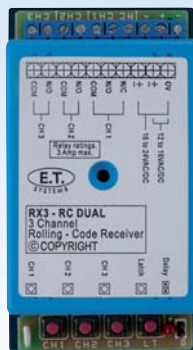

RX3-RC Dual

RXCONDO-RC Dual (Single channel complex receiver)

Features:

- Operating frequency 433.92MHz (403.55MHz optional)
- Operating voltage 12-24V AC/DC.
- Single relay output (N/O & /N/C)
- 999 transmitter locations.
- Individual transmitter adding and removal.
- On board memory location display.
- Selectable power save mode.
- Receiver memory can be duplicated via condo receiver programmer.
- Output relay rating – 3Amps/12VDC/220VAC.