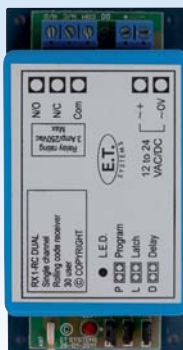

# E.T. Dual Rolling Code Receivers

Take control of your world

# E.T. Dual Rolling Code Receivers

The E.T. Dual rolling code receivers work in conjunction with ET-Blu Mix © and E.T. Blue rolling code transmitters.

## RX1-RC Dual (Single channel receiver)

### Features:

- Operating frequency 433.92MHz (403.55MHz optional)
- Operating voltage 12-24V AC/DC.
- Single relay output. (N/O & N/C)
- 31 transmitter locations.
- Master transmitter function for the adding of additional transmitters.
- Removal of individual transmitters. (transmitter to be removed required)
- Audible programming indication.
- Memory full indication.
- Selectable latch/non latch relay output.
- Adjustable output relay activation time. (0.25-60 seconds)
- Output relay rating – 3Amps/12VDC/220VAC.