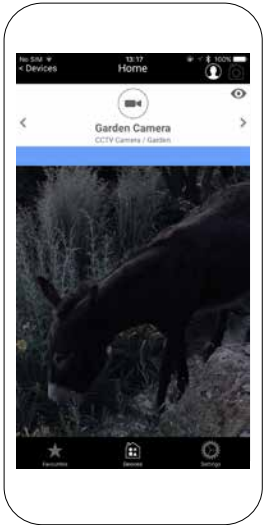

Deterrence and prevention for a safer home

MyNice guarantees top safety and protection for your home, preventing intrusions even before they occur.

1 Pre-alarm

PhotoPir and notification
The system warns you if entry or movement in the monitored area is detected and the Nice PhotoPir detector sends you a detailed image in real time.

2 Deterrence

Alarmed area. Keep away!

Voice siren
If someone approaches your house, the voice messages emitted by the siren warn them that the area is protected by an alarm system.

3 Alarm

Warning and sound from sirens
As soon as someone forces a window or door to enter your home, the sirens are activated and the system informs you and the police of the intrusion.

A complete range to facilitate integration

Control units
Wireless and mixed wireless and wired, with touch screen and easy intuitive navigation menu.

Local and remote management
Transmitter with four icon keys, wall-mounted or portable keypad, transponder badge and iOS and Android app: with Nice, you're spoilt for choice.

Deterrence and warning
Outdoor and indoor siren with voice messages and built-in flashing light.

Safety and protection
Wide range of volumetric and magnetic contact detectors for installation indoors or in protected outdoor environments.

Professionalism and service: the added value of Nice specialists

A highly qualified team of professionals provides complete support during design and installation to create a system made-to-measure for your home.