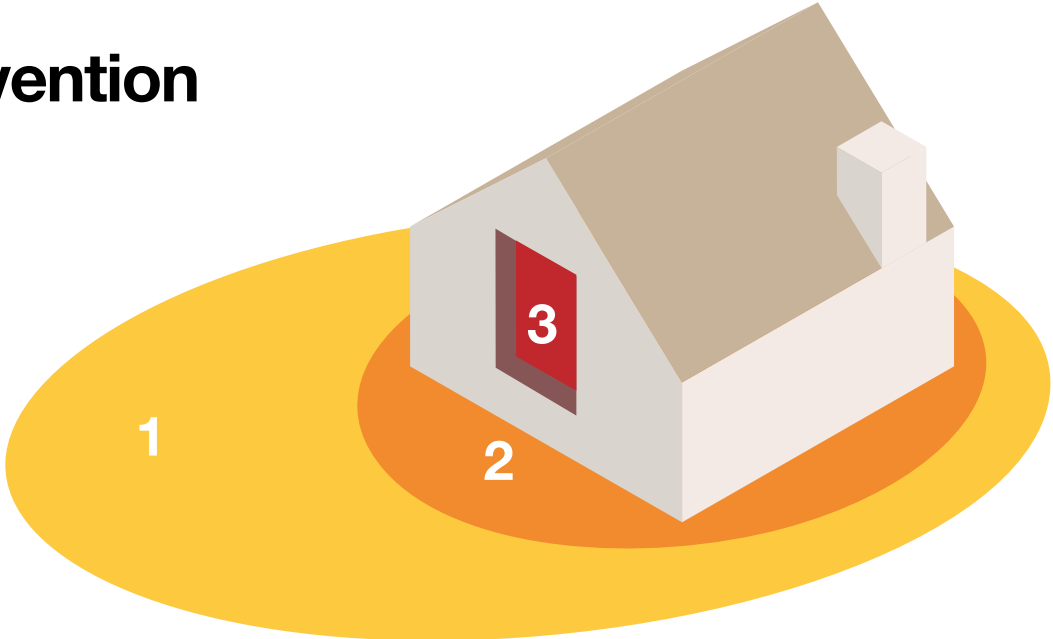

Deterrence and prevention for a safer home

MyNice guarantees top safety and protection for your home, preventing intrusions even before they occur.

1 Pre-alarm

PhotoPir and notification
The system warns you if entry or movement in the monitored area is detected and the Nice PhotoPir detector sends you a detailed image in real time.

2 Deterrence

Alarmed area. Keep away!

Voice siren
If someone approaches your house, the voice messages emitted by the siren warn them that the area is protected by an alarm system.

3 Alarm

Warning and sound from sirens
As soon as someone forces a window or door to enter your home, the sirens are activated and the system informs you and the police of the intrusion.

A complete range to facilitate integration

Control units
Wireless and mixed wireless and wired, with touch screen and easy intuitive navigation menu.

Local and remote management
Transmitter with four icon keys, wall-mounted or portable keypad, transponder badge and iOS and Android app: with Nice, you're spoilt for choice.

Deterrence and warning
Outdoor and indoor siren with voice messages and built-in flashing light.

Safety and protection
Wide range of volumetric and magnetic contact detectors for installation indoors or in protected outdoor environments.

Professionalism and service: the added value of Nice specialists

A highly qualified team of professionals provides complete support during design and installation to create a system made-to-measure for your home.