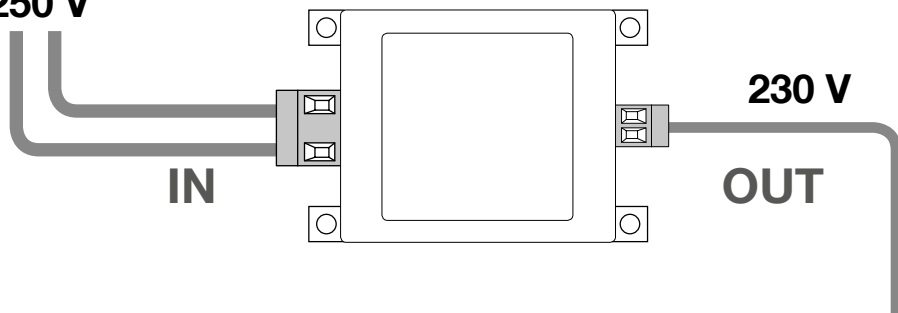

# PSA250

High voltage installation adaptor

Nice

IS0347A00MM\_19-06-2014

## Dimensions

## Connections

Main power  
250 V

Power: Up to 300 VA  
Entry voltage 250 V  
Output voltage: 230 V  
Max entry voltage: 265 V (for out = 235V)  
IP 00 (use indoor only)  
Protect the electric line with 1.5 AT fuse