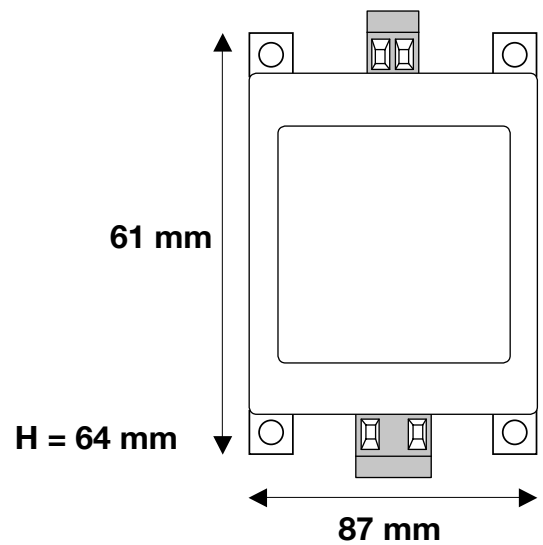

## Dimensions

## Connections

Main power  
250 V

Power: Up to 300 VA  
Entry voltage 250 V  
Output voltage: 230 V  
Max entry voltage: 265 V (for out = 235V)  
IP 00 (use indoor only)  
Protect the electric line with 1.5 AT fuse